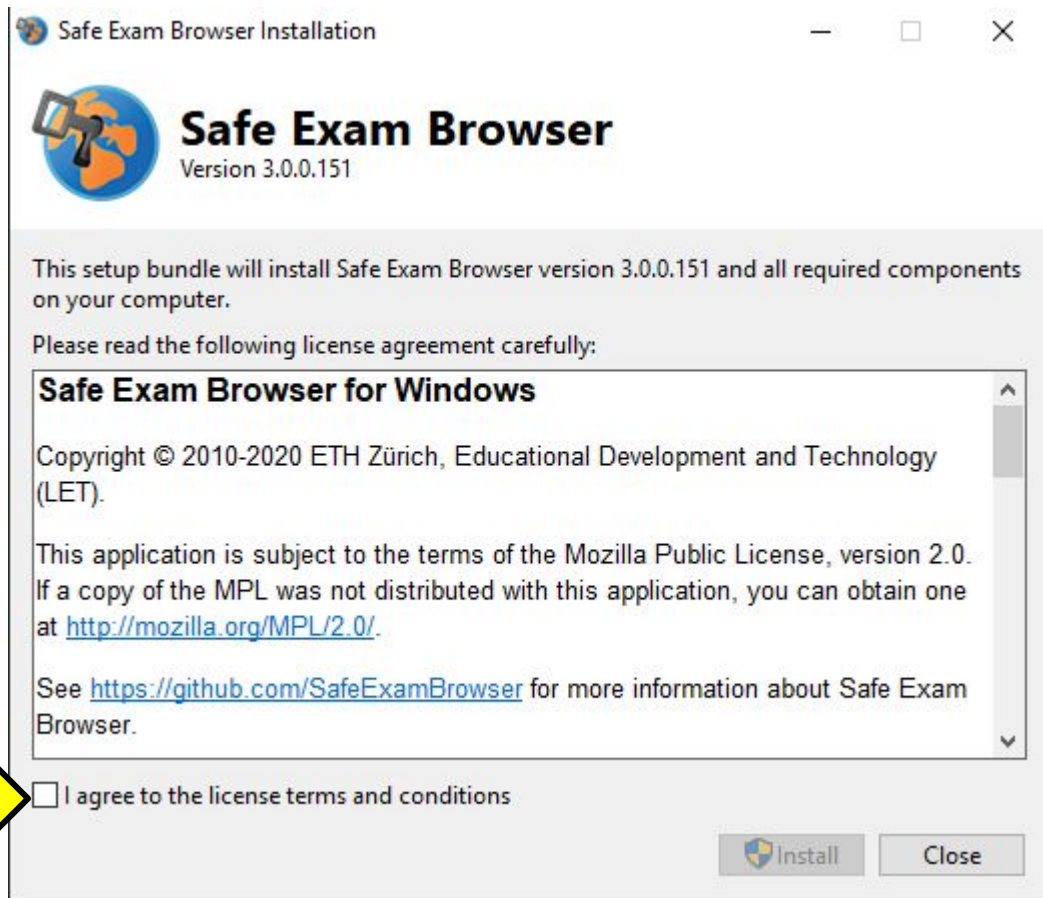

[Descargar de todos modos](#)

INSTALACIÓN

Una vez descargado el archivo, procedemos a hacerle clic para **INSTALARLO**.

NavegadorEMCH.exe

Marcar con un
check la casilla

Safe Exam Browser Installation

Safe Exam Browser

Version 3.0.0.151

This setup bundle will install Safe Exam Browser version 3.0.0.151 and all required components on your computer.

Please read the following license agreement carefully:

Safe Exam Browser for Windows